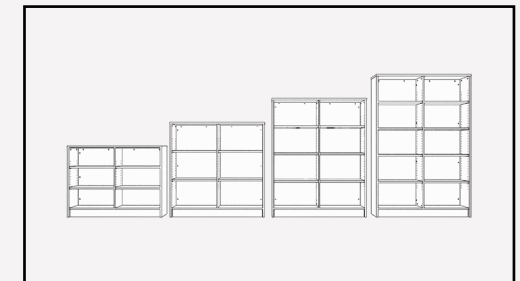

'D-End' & 'Rectangular' sit atop matching H-Base while 'Boat Shaped' & 'Elliptical' sit atop a twin end base

DIMENSIONS AS SHOWN

L: 2400

W: 1200

H: 720

Excel board room tables offer generous space for meeting and collaboration

Please see pricelist & relevant web pages for extensive colour, base & size options

EXCEL
Bookcases

**BOOKCASE, BOOKCASE W/ DIVIDER
& PIGEON HOLE BOOKCASE**

Pictured in Battalion, Lava Grey & Fox

BOOKCASE SIZING

W 900-1800

H 900-2100

D 300-600

Adjustable shelves standard

**RECTANGULAR COFFEE TABLE W/
MAG RACK, ROUND COFFEE TABLE,
SQUARE TABLE & ROUND TABLE**

Pictured in Fox, Black

Simple, sturdy designs for meeting and interaction

OVERALL DIMENSIONS

H: 2100

L: 2100

W: 2100

D: 900

Hutches are a great option for providing additional storage to a work space

Available with either open adjustable shelving or with soft close hinged doors, Excel hutches are highly customisable and versatile