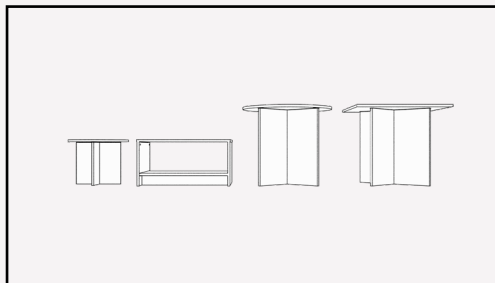

'D-End' & 'Rectangular' sit atop matching H-Base while 'Boat Shaped' & 'Elliptical' sit atop a twin end base

DIMENSIONS AS SHOWN

L: 2400

W: 1200

H: 720

Excel board room tables offer generous space for meeting and collaboration

W 900-1800

H 900-2100

D 300-600

Adjustable shelves standard

**RECTANGULAR COFFEE TABLE W/
MAG RACK, ROUND COFFEE TABLE,
SQUARE TABLE & ROUND TABLE**

Pictured in Fox, Black

Simple, sturdy designs for meeting and interaction

Rectangular coffee table includes in-built storage rack for magazines, books and more

Please see pricelist & relevant web pages for extensive colour & size options

EXCEL
Credenzas

HINGED DOOR CREDENZAS & SLIDING DOOR CREDENZA