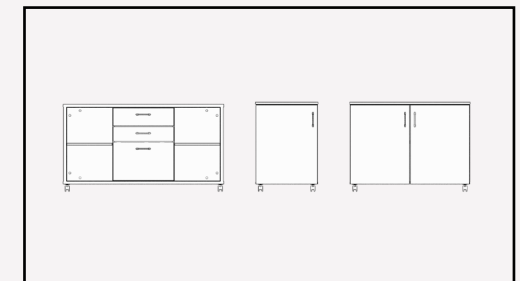

**MOBILE LOW RIDER, 2 FILE PED, 2+1
DRAWER PED & 4 DRAWER PED**

*Pictured in Pillarbox, Olympia Blue,
Olympia Yellow & Juicy*

A powerful organising and storage tool,
mobile pedestals and cupboards afford
you easy access

Optional locks increase privacy and
security for your belongings or important
items. All mobiles come with soft close
drawers and hinges