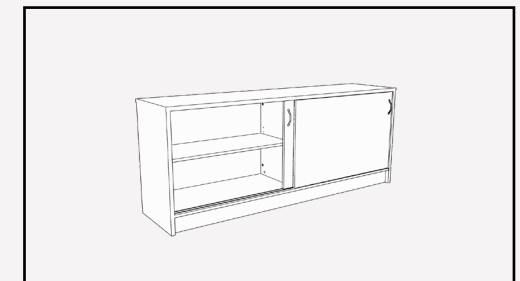

EXCEL
Credenzas

HINGED DOOR CREDENZAS & SLIDING DOOR CREDENZA

Pictured in Sublime Teak, Black

Excel credenzas offer convenient and generous storage for all your office supplies and accessories

Sliding door credenzas are crafted with Australian Made Trola Roller Tracks while hinged door models all include soft close hinges

Please see pricelist & relevant web pages for extensive colour & size options