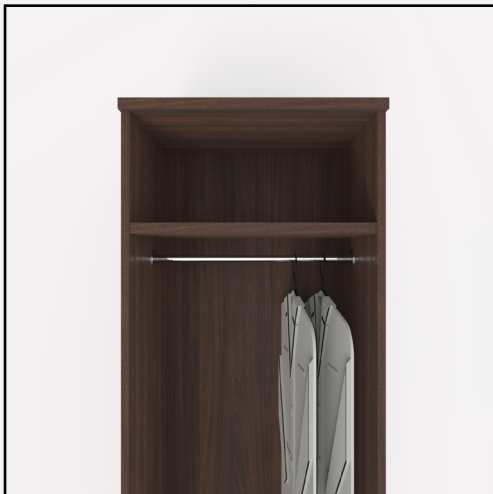

Pictured in Sublime Teak, Black

Excel credenzas offer convenient and generous storage for all your office supplies and accessories

Sliding door credenzas are crafted with Australian Made Trola Roller Tracks while hinged door models all include soft close hinges

Please see pricelist & relevant web pages for extensive colour & size options

**1 DOOR COAT, 2 DOOR & HALF DOOR
HINGED DOOR CUPBOARDS**

Pictured in Jarrah Legno

Excel cupboards provide generous storage and privacy

Soft close hinges are included on all doors - optional locks for extra security

Coat cupboards include a hat shelf and & chrome hanging rail

Please see pricelist & relative web pages for extensive colour & size options