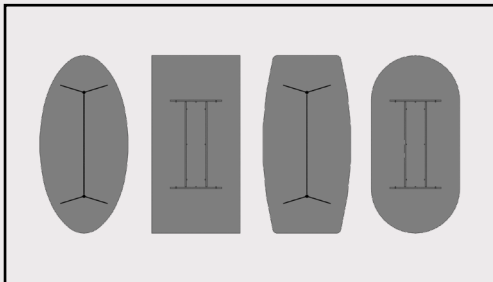

D-END, BOAT SHAPED, RECTANGULAR & ELLIPTICAL BOARD ROOM TABLES

Pictured in Seasoned Oak, Fox Teakwood, Sublime Teak & Blackened Elm

'D-End' & 'Rectangular' sit atop matching H-Base while 'Boat Shaped' & 'Elliptical' sit atop a twin end base

DIMENSIONS AS SHOWN

L: 2400

W: 1200

H: 720

Excel board room tables offer generous space for meeting and collaboration

Please see pricelist & relevant web pages for extensive colour, base & size options