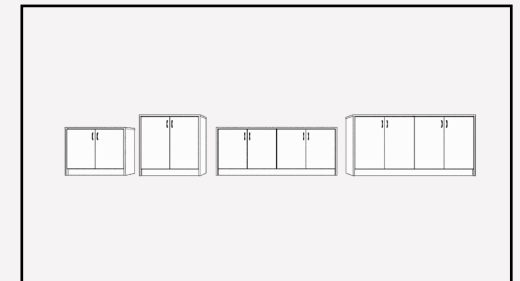

EXCEL
Credenzas

HINGED DOOR CREDENZAS & SLIDING DOOR CREDENZA

Pictured in Sublime Teak, Black

Excel credenzas offer convenient and generous storage for all your office supplies and accessories

Sliding door credenzas are crafted with Australian Made Trola Roller Tracks while hinged door models all include soft close hinges

Please see pricelist & relevant web pages for extensive colour & size options