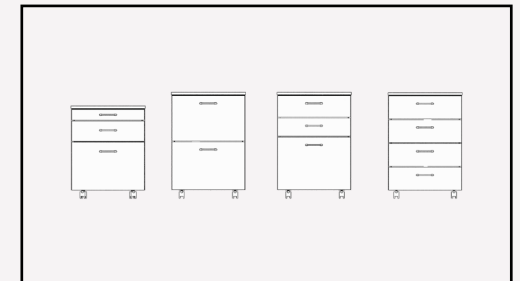

**MOBILE LOW RIDER, 2 FILE PED, 2+1
DRAWER PED & 4 DRAWER PED**

*Pictured in Pillarbox, Olympia Blue,
Olympia Yellow & Juicy*

A powerful organising and storage tool,
mobile pedestals and cupboards afford
you easy access

Optional locks increase privacy and
security for your belongings or important
items. All mobiles come with soft close
drawers and hinges