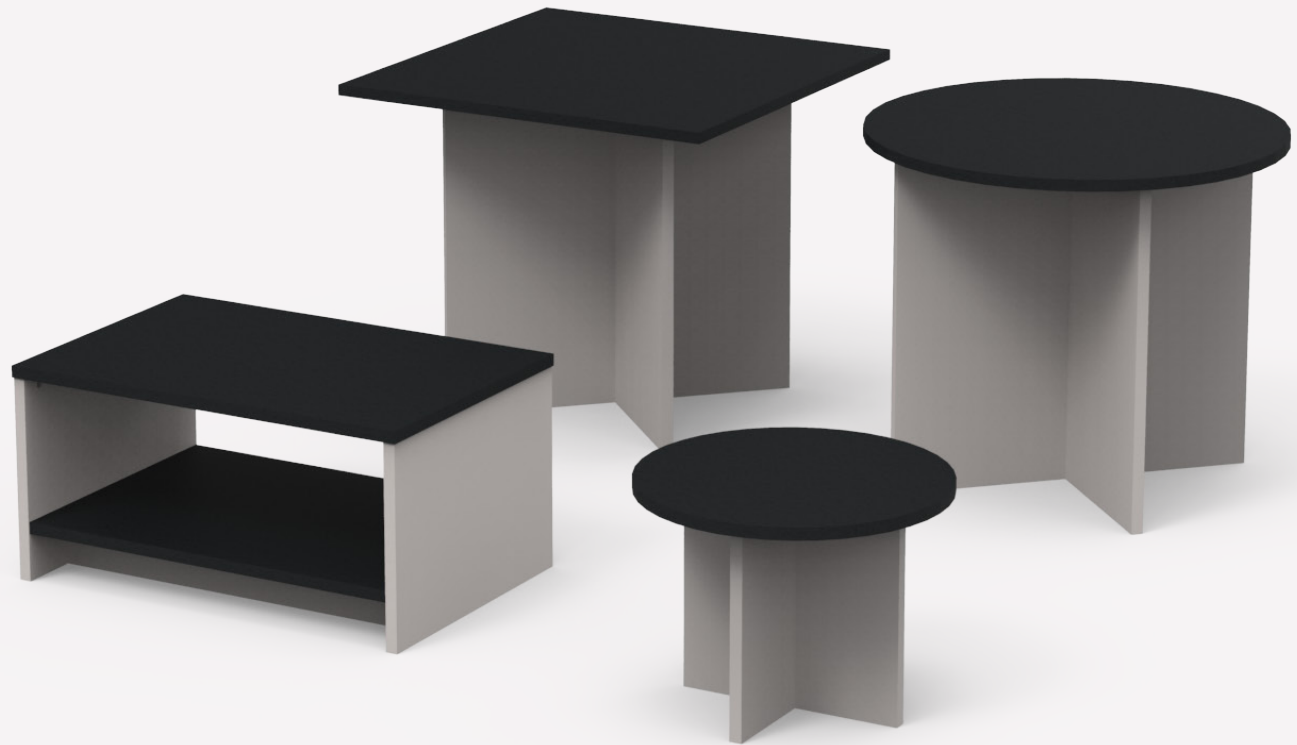

W 900-1800

H 900-2100

D 300-600

Adjustable shelves standard

**RECTANGULAR COFFEE TABLE W/
MAG RACK, ROUND COFFEE TABLE,
SQUARE TABLE & ROUND TABLE**

Pictured in Fox, Black

Simple, sturdy designs for meeting and interaction

Rectangular coffee table includes in-built storage rack for magazines, books and more

Please see pricelist & relevant web pages for extensive colour & size options

EXCEL
Credenzas

HINGED DOOR CREDENZAS & SLIDING DOOR CREDENZA