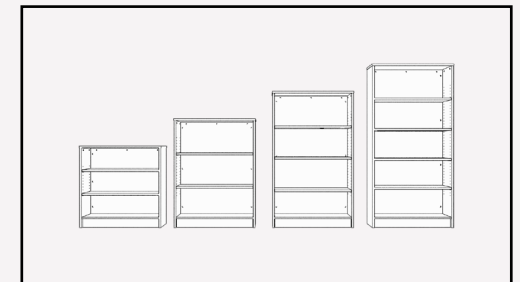

'D-End' & 'Rectangular' sit atop matching H-Base while 'Boat Shaped' & 'Elliptical' sit atop a twin end base

DIMENSIONS AS SHOWN

L: 2400

W: 1200

H: 720

Excel board room tables offer generous space for meeting and collaboration

Please see pricelist & relevant web pages for extensive colour, base & size options

EXCEL
Bookcases

**BOOKCASE, BOOKCASE W/ DIVIDER
& PIGEON HOLE BOOKCASE**

Pictured in Battalion, Lava Grey & Fox

BOOKCASE SIZING

W 900-1800

H 900-2100

D 300-600

Adjustable shelves standard

**RECTANGULAR COFFEE TABLE W/
MAG RACK, ROUND COFFEE TABLE,
SQUARE TABLE & ROUND TABLE**

Pictured in Fox, Black

Simple, sturdy designs for meeting and interaction

Rectangular coffee table includes in-built storage rack for magazines, books and more

Please see pricelist & relevant web pages for extensive colour & size options

EXCEL
Credenzas

HINGED DOOR CREDENZAS & SLIDING DOOR CREDENZA