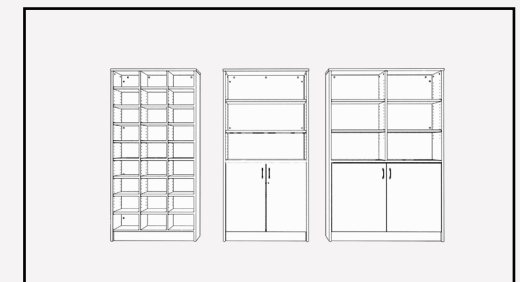

'D-End' & 'Rectangular' sit atop matching H-Base while 'Boat Shaped' & 'Elliptical' sit atop a twin end base

DIMENSIONS AS SHOWN

L: 2400

W: 1200

H: 720

Excel board room tables offer generous space for meeting and collaboration

Please see pricelist & relevant web pages for extensive colour, base & size options

EXCEL
Bookcases

**BOOKCASE, BOOKCASE W/ DIVIDER
& PIGEON HOLE BOOKCASE**

Pictured in Battalion, Lava Grey & Fox

BOOKCASE SIZING

W 900-1800

H 900-2100

D 300-600

Adjustable shelves standard

**RECTANGULAR COFFEE TABLE W/
MAG RACK, ROUND COFFEE TABLE,
SQUARE TABLE & ROUND TABLE**

Pictured in Fox, Black

Simple, sturdy designs for meeting and interaction

OVERALL DIMENSIONS

H: 2100

L: 2100

W: 2100

D: 900

Hutches are a great option for providing additional storage to a work space

Available with either open adjustable shelving or with soft close hinged doors, Excel hutches are highly customisable and versatile