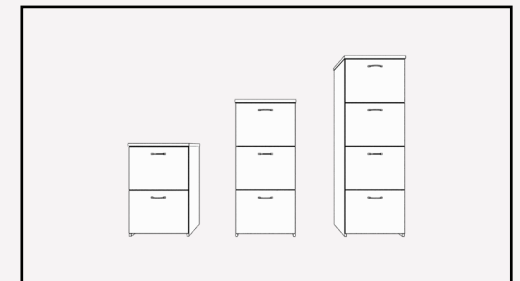

2, 3 & 4 DRAWER FILING CABINETS & DOUBLE WIDTH FILE DRAWERS

Pictured in Silver Ash, Fossil

Excel filing cabinets and double width file drawers help you to maximise organisation while maintaining easy accessibility

With soft closing, heavy duty full extension runners and full box drawers these units are as durable as they are practical

Please see pricelist & relevant web pages for extensive colour & size options