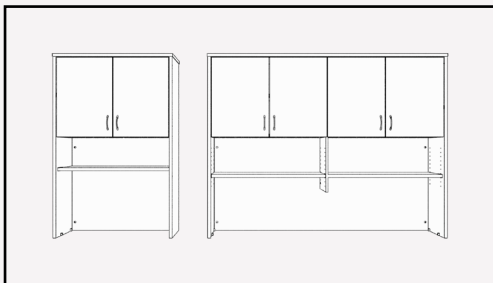

OPEN HUTCH W/ DIVIDER, L-SHAPED HUTCH & 4 HINGED DOOR HUTCH

+ STRAIGHT DESK, LHS OPEN RETURN & FIXED PED

Pictured in Fox Teakwood, Black

OVERALL DIMENSIONS

H: 2100

L: 2100

W: 2100

D: 900

Hutches are a great option for providing additional storage to a work space

Available with either open adjustable shelving or with soft close hinged doors, Excel hutches are highly customisable and versatile

Please see pricelist & relevant web pages for extensive colour & size options