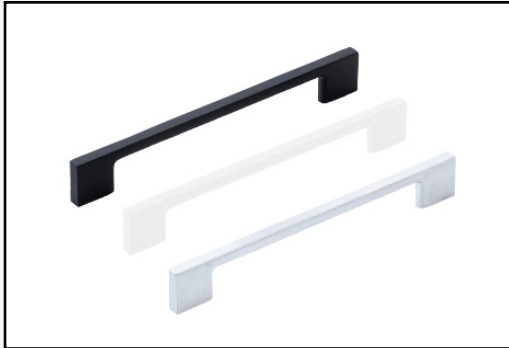

- Practical & elegant
- Highly customisable
- Depth of open storage above built in units customisable to suit your needs

1 PERSON

RECEPTION DESKS

Options & Add-Ons

LIVORNO HANDLES

Standard Option

While the Livorno is our standard option, you may choose any handle from the MDC range

Available in:

- Matt Black (MBL)
- Matt White (MWH)
- Satin Chrome (SC)

CABLE BASKET

Upgrade

Easy to use cable management solution helps to keep your office space neat, tidy and safe

Allows separation of data and power

CABLE ENTRY COVER

Upgrade

Pictured in Chrome Matt

Handy cable management tool for neat, seamless connectivity between worktop area and power / Ethernet outlets

Also available in Plastic:

- Black
- White
- Grey
- Beige