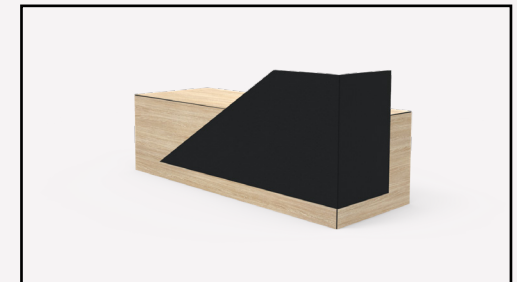

BOX HOB w/ LID VERSION

IMPRESS

Pictured in Seasoned Oak, Black

OVERALL DIMENSIONS

H: 1050

L: 2400

W: 900

- Modern & freestanding
- Highly customisable
- Feature mitre detail can be matching or contrasting
- Angled fascia provides a balance of privacy and welcoming atmosphere

NIAGARA DOUBLE FASCIA

Pictured in Jarrah Legno, Black
Also available in single fascia version

OVERALL DIMENSIONS

H: 1100

L: 2400

W: 900

- Freestanding & private
- Highly customisable
- Multiple version available to suit your needs
- Bird's beak mitre on fascias