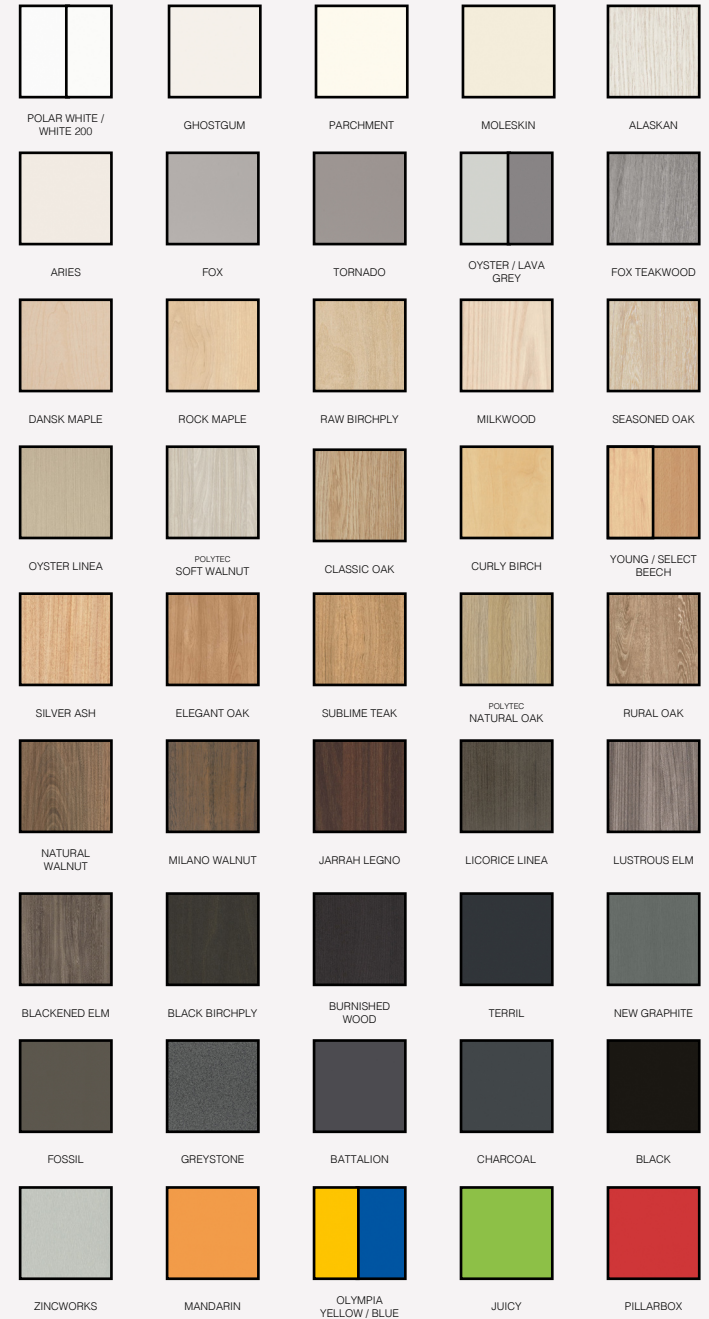

Available in:

- Matt Black (MBL)
- Matt White (MWH)
- Satin Chrome (SC)

CABLE BASKET

Upgrade

Easy to use cable management solution helps to keep your office space neat, tidy and safe

Allows separation of data and power

CABLE ENTRY COVER

Upgrade

Pictured in Chrome Matt

Handy cable management tool for neat, seamless connectivity between worktop area and power / Ethernet outlets

Also available in Plastic:

- Black
- White
- Grey
- Beige

Zinc, Die Cast
Chrome Matt

STANDARD COLOURS

mdesk.com.au

Please note that all renders are only indicative of Laminex & Polytec
Commercial Palettes. Swatch samples should be used for true likeness.
MDC reserves the right to change specification without notice.