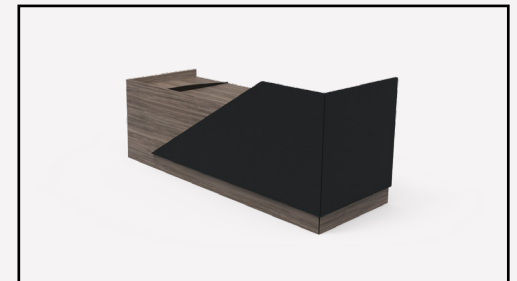

BOX HOB

RECEPTION DESKS

Altitude

ALTITUDE

*Pictured in Lustrous Elm, Black with
Autex Cube in Black*

OVERALL DIMENSIONS

H: 1050(MIN) 1350(MAX)

L: 2400

W: 900

DESK TOP DIMENSIONS

H: 650(MIN) 1300(MAX)

L: 1840

W: 850

Utilises E-DESK Essential system which when combined with the wrap around acoustic screen affords the user privacy at any height

REFERENCE

*Pictured in Fox Teakwood, Black
& Natural Walnut, Black*

OVERALL DIMENSIONS

H: 1100

L: 2400

W: 900

- Modern elegance
- Highly customisable
- A balance of privacy & outward visibility
- Bird's beak mitre on box section

MODERNE 2 PERSON

*Pictured in Lustrous Elm, Black
& Burnished Wood, Fox*