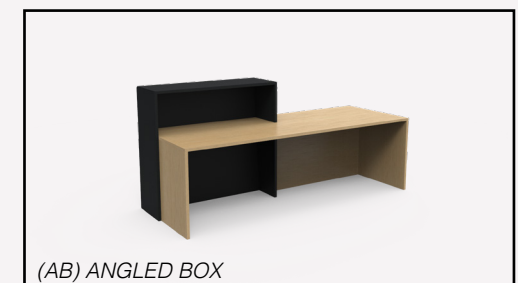

(AM) ANGLED MODESTY

(AB) ANGLED BOX