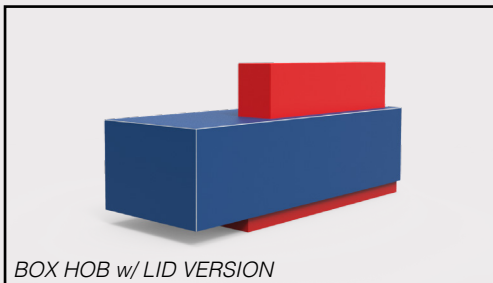

ISO 14001 Accredited Environmental Management System

RUBIK

*Pictured in Silver Ash, Black
& Olympia Blue, Pillarbox*

OVERALL DIMENSIONS

H: 1100

L: 2400

W: 900

- Elegant & freestanding
- Highly customisable
- Floating appearance
- Feature mitre detail can be matching or contrasting
- Box hob or angular fascia available with or without inset hob top

BOX HOB w/ LID VERSION

IMPRESS

Pictured in Seasoned Oak, Black

OVERALL DIMENSIONS

H: 1050

L: 2400

W: 900

- Modern & freestanding
- Highly customisable
- Feature mitre detail can be matching or contrasting
- Angled fascia provides a balance of privacy and welcoming atmosphere