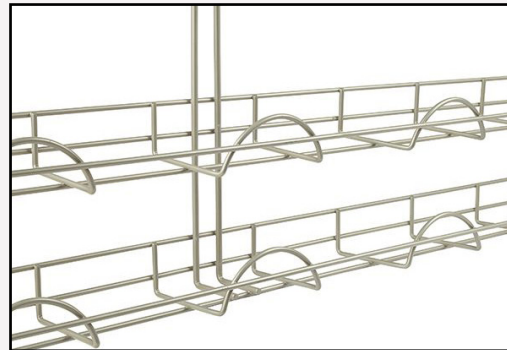

- Practical & elegant
- Highly customisable
- Depth of open storage above built in units customisable to suit your needs

1 PERSON

RECEPTION DESKS

Options & Add-Ons

LIVORNO HANDLES

Standard Option

While the Livorno is our standard option, you may choose any handle from the MDC range

Available in:

- Matt Black (MBL)
- Matt White (MWH)
- Satin Chrome (SC)

CABLE BASKET

Upgrade

Easy to use cable management solution helps to keep your office space neat, tidy and safe

Allows separation of data and power

CABLE ENTRY COVER

Upgrade

Pictured in Chrome Matt

Handy cable management tool for neat, seamless connectivity between worktop area and power / Ethernet outlets

Also available in Plastic:

- Black
- White
- Grey
- Beige