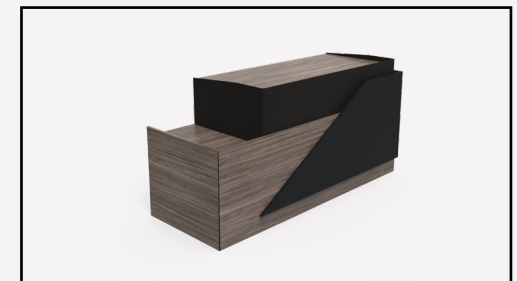

W: 900

DESK TOP DIMENSIONS

H: 650(MIN) 1300(MAX)

L: 1840

W: 850

Utilises E-DESK Essential system which when combined with the wrap around acoustic screen affords the user privacy at any height

REFERENCE

*Pictured in Fox Teakwood, Black
& Natural Walnut, Black*