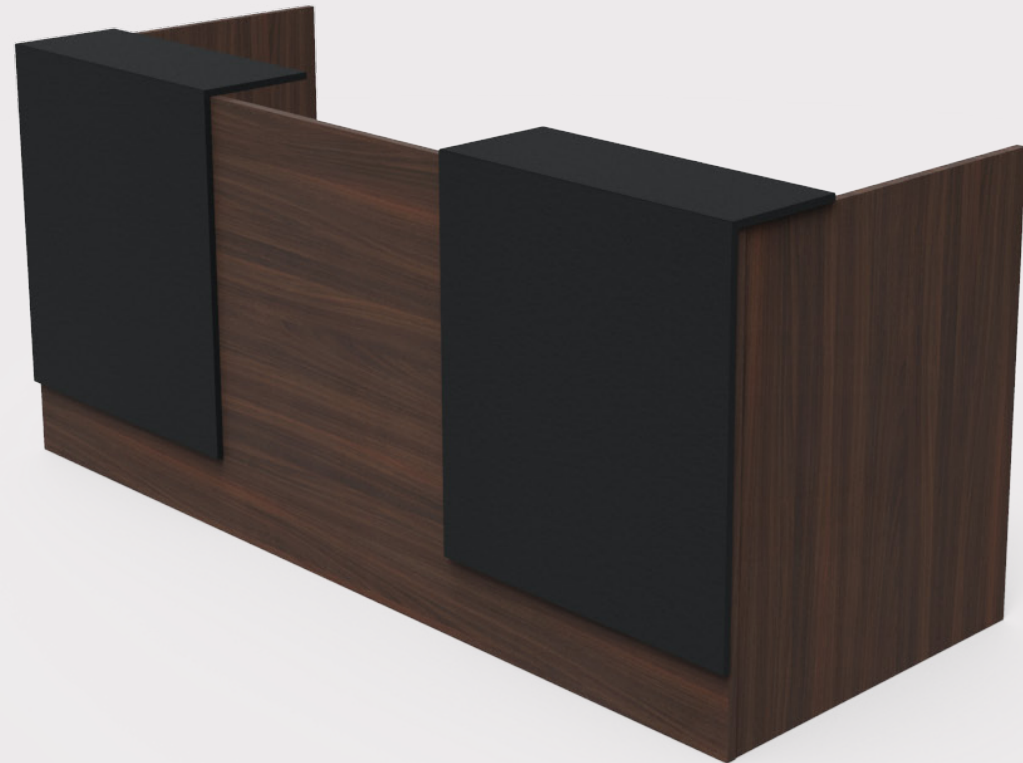

ISO 14001 Accredited Environmental Management System

RUBIK

*Pictured in Silver Ash, Black
& Olympia Blue, Pillarbox*

OVERALL DIMENSIONS

H: 1100

L: 2400

W: 900

- Elegant & freestanding
- Highly customisable
- Floating appearance
- Feature mitre detail can be matching or contrasting
- Box hob or angular fascia available with or without inset hob top

BOX HOB w/ LID VERSION

IMPRESS

Pictured in Seasoned Oak, Black

OVERALL DIMENSIONS

H: 1050

L: 2400

W: 900

- Modern & freestanding
- Highly customisable
- Feature mitre detail can be matching or contrasting
- Angled fascia provides a balance of privacy and welcoming atmosphere

NIAGARA DOUBLE FASCIA

Pictured in Jarrah Legno, Black
Also available in single fascia version

OVERALL DIMENSIONS

H: 1100

L: 2400

W: 900

- Freestanding & private
- Highly customisable
- Multiple version available to suit your needs
- Bird's beak mitre on fascias

FINESSE ANGULAR DESKS

*Pictured in Natural Walnut, Black
& Raw Birchply, Black*

AM DIMENSIONS

H: 1100

L: 2400

W: 900

AB DIMENSIONS

H: 1100