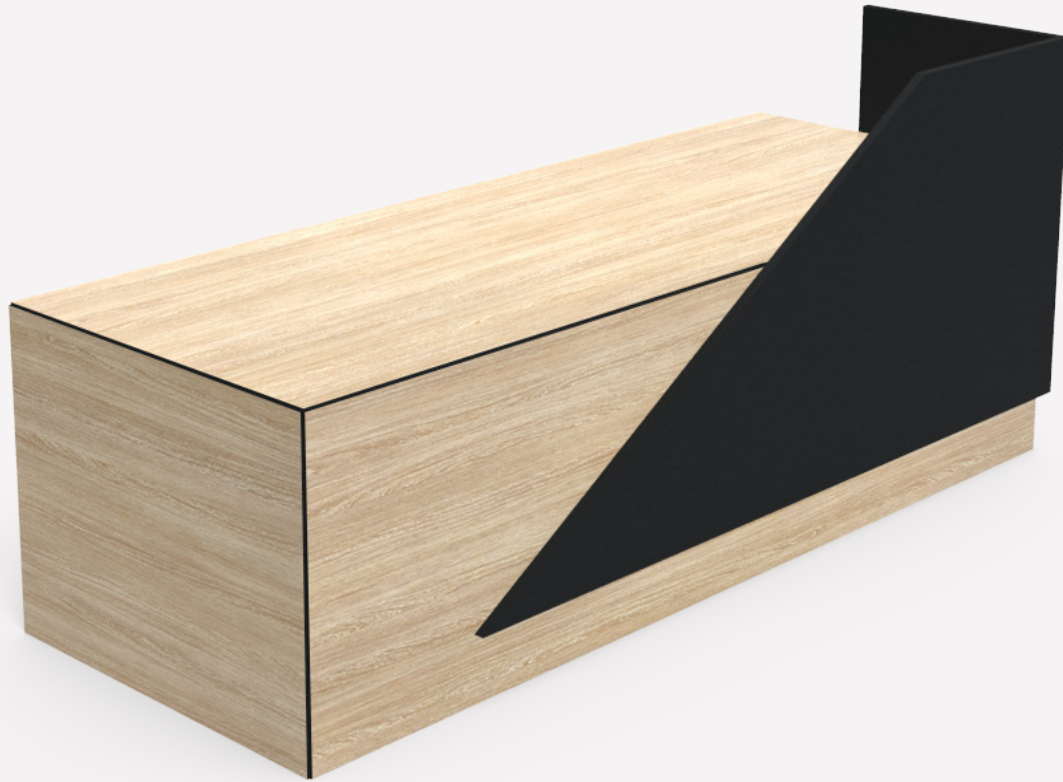

RECEPTION DESKS

Concepts

MODERNE

Pictured in Lustrous Elm, Black
For more on 'Moderne' see page 10.

Whilst the reception desk concepts displayed herein are available as standards, all can be customised utilising the extensive MDC Colour Range outlined at the end of this brochure.

ISO 14001 Accredited Environmental Management System

RUBIK

*Pictured in Silver Ash, Black
& Olympia Blue, Pillarbox*

OVERALL DIMENSIONS

H: 1100

L: 2400

W: 900

- Elegant & freestanding
- Highly customisable
- Floating appearance
- Feature mitre detail can be matching or contrasting
- Box hob or angular fascia available with or without inset hob top

BOX HOB w/ LID VERSION

IMPRESS

Pictured in Seasoned Oak, Black

OVERALL DIMENSIONS

H: 1050

L: 2400

W: 900

- Modern & freestanding
- Highly customisable
- Feature mitre detail can be matching or contrasting
- Angled fascia provides a balance of privacy and welcoming atmosphere