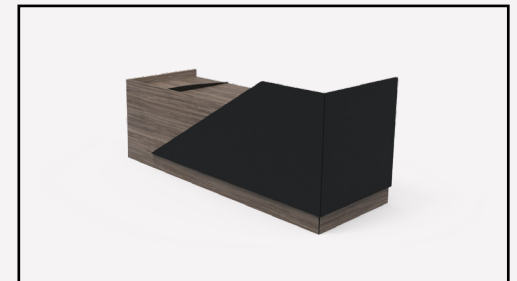

#### OVERALL DIMENSIONS

**H:** 1050(MIN) 1350(MAX)

**L:** 2400

**W:** 900

#### DESK TOP DIMENSIONS

**H:** 650(MIN) 1300(MAX)

**L:** 1840

**W:** 850

Utilises E-DESK Essential system which when combined with the wrap around acoustic screen affords the user privacy at any height

**REFERENCE**