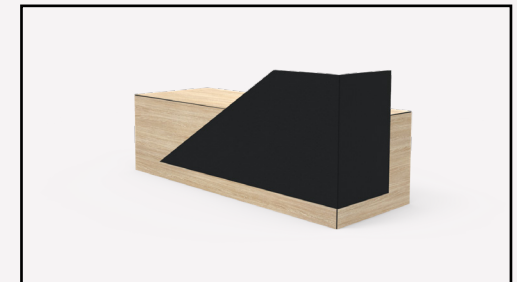

BOX HOB w/ LID VERSION

**IMPRESS**

*Pictured in Seasoned Oak, Black*

*OVERALL DIMENSIONS*

**H: 1050**

**L: 2400**

**W: 900**

- Modern & freestanding
- Highly customisable
- Feature mitre detail can be matching or contrasting
- Angled fascia provides a balance of privacy and welcoming atmosphere