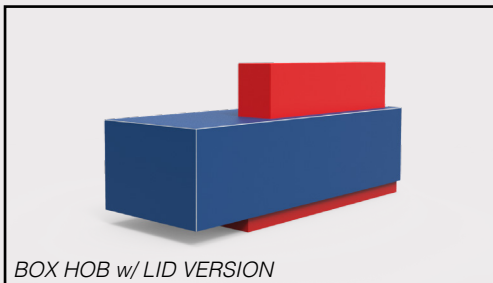

#### OVERALL DIMENSIONS

**H:** 1100

**L:** 2400

**W:** 900

- Elegant & freestanding
- Highly customisable
- Floating appearance
- Feature mitre detail can be matching or contrasting
- Box hob or angular fascia available with or without inset hob top