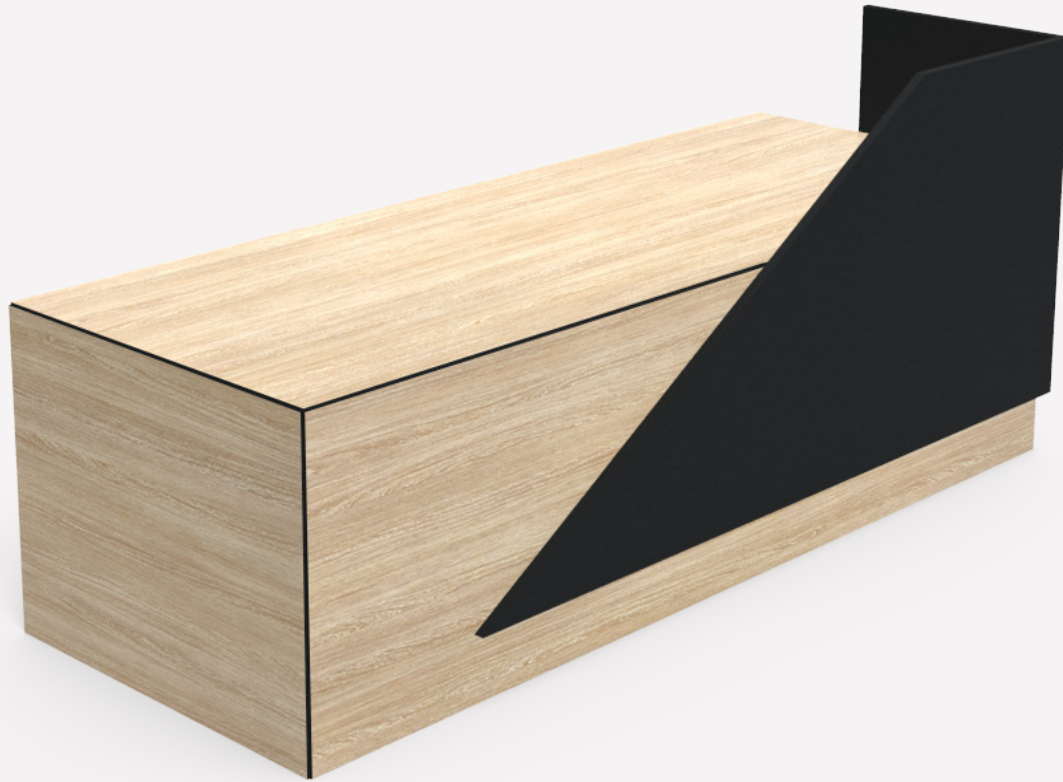

#### OVERALL DIMENSIONS

**H:** 1100

**L:** 2400

**W:** 900

- Elegant & freestanding
- Highly customisable
- Floating appearance
- Feature mitre detail can be matching or contrasting
- Box hob or angular fascia available with or without inset hob top

BOX HOB w/ LID VERSION

**IMPRESS**

*Pictured in Seasoned Oak, Black*

*OVERALL DIMENSIONS*

**H: 1050**

**L: 2400**

**W: 900**

- Modern & freestanding
- Highly customisable
- Feature mitre detail can be matching or contrasting
- Angled fascia provides a balance of privacy and welcoming atmosphere