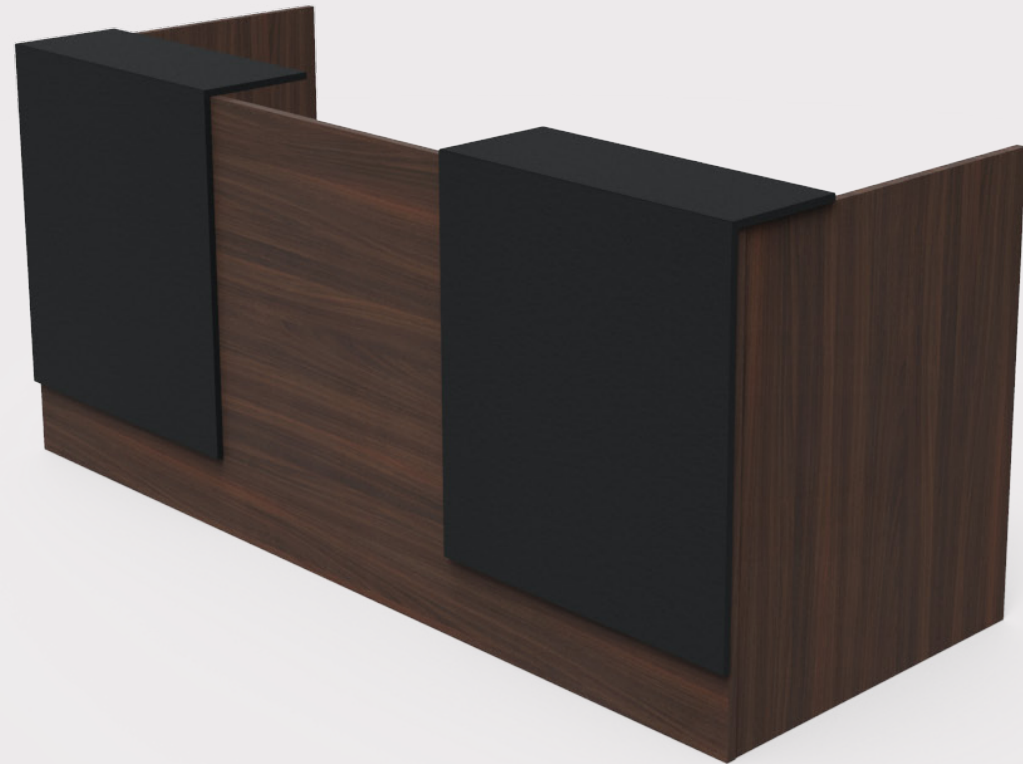

BOX HOB w/ LID VERSION

**IMPRESS**

*Pictured in Seasoned Oak, Black*

*OVERALL DIMENSIONS*

**H: 1050**

**L: 2400**

**W: 900**

- Modern & freestanding
- Highly customisable
- Feature mitre detail can be matching or contrasting
- Angled fascia provides a balance of privacy and welcoming atmosphere

## NIAGARA DOUBLE FASCIA

*Pictured in Jarrah Legno, Black*  
Also available in single fascia version

### OVERALL DIMENSIONS

**H:** 1100

**L:** 2400

**W:** 900

- Freestanding & private
- Highly customisable
- Multiple version available to suit your needs
- Bird's beak mitre on fascias

**FINESSE ANGULAR DESKS**