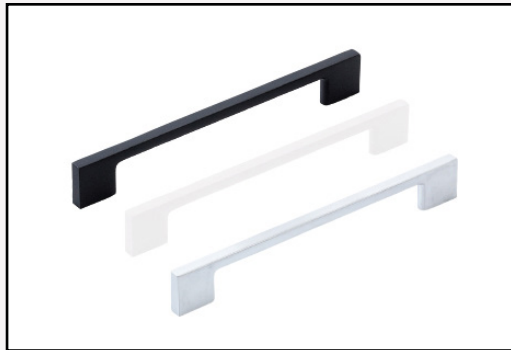

RECEPTION DESKS

Options & Add-Ons