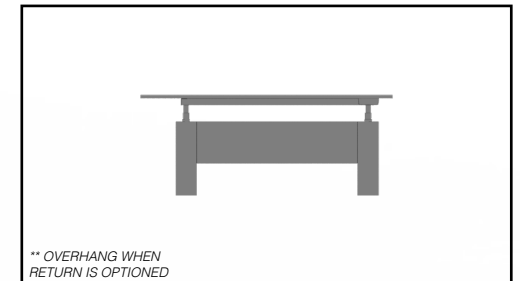

E-DESK EXECUTIVE

Pictured in Jarrah Legno

Available with or without return space

L: 1800, 2100, 2400

W: 900

H: 650(MIN) 1300(MAX)

Frame available in both black & white

Contrasting top & edging colours available

Digital LED Controller with 3 programmable
memory presets & Timer Reminder

Safety Collision Avoidance System