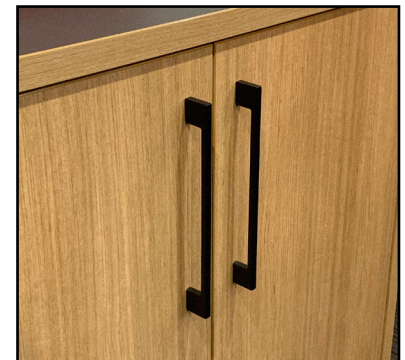

E-DESK EXECUTIVE OFFICE

Pictured in Black over Sublime Teak

OVERALL DIMENSIONS

L: 3000

W: 2400

H: 650(MIN) 1300(MAX)

DIGITAL LED CONTROLLER

UNIQUE CABLE MANAGEMENT