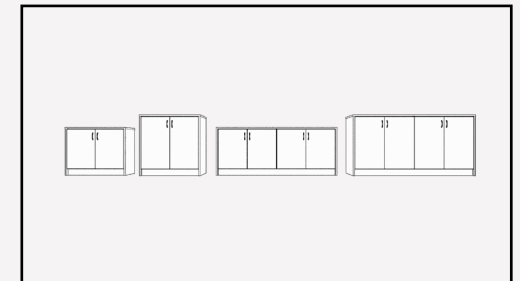

**HINGED DOOR CREDENZAS
& SLIDING DOOR CREDENZA**
Pictured in Sublime Teak, Black

Excel credenzas offer convenient and generous storage for all your office supplies and accessories

Sliding door credenzas are crafted with Australian Made Trola Roller Tracks while hinged door models all include soft close hinges

Please see pricelist & relevant web pages for extensive colour & size options