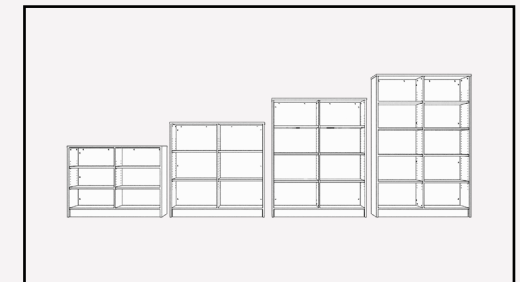

'D-End' & 'Rectangular' sit atop matching H-Base while
'Boat Shaped' & 'Elliptical' sit atop a twin end base

DIMENSIONS AS SHOWN

L: 2400

W: 1200

H: 720

Excel board room tables offer generous
space for meeting and collaboration

*Please see pricelist & relevant web pages for
extensive colour, base & size options*

EXCEL
Bookcases

**BOOKCASE, BOOKCASE W/ DIVIDER
& PIGEON HOLE BOOKCASE**

Pictured in Battalion, Lava Grey & Fox

BOOKCASE SIZING

W 900-1800

H 900-2100

D 300-600

Adjustable shelves standard

**RECTANGULAR COFFEE TABLE W/
MAG RACK, ROUND COFFEE TABLE,
SQUARE TABLE & ROUND TABLE**

Pictured in Fox, Black

Simple, sturdy designs for meeting and interaction

OVERALL DIMENSIONS

H: 2100

L: 2100

W: 2100

D: 900

Hutches are a great option for providing additional storage to a work space

Available with either open adjustable shelving or with soft close hinged doors, Excel hutches are highly customisable and versatile