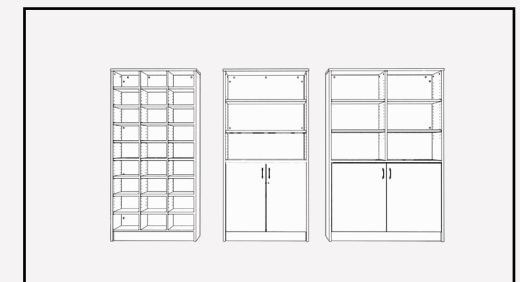

'D-End' & 'Rectangular' sit atop matching H-Base while
'Boat Shaped' & 'Elliptical' sit atop a twin end base

DIMENSIONS AS SHOWN

L: 2400

W: 1200

H: 720

Excel board room tables offer generous
space for meeting and collaboration

*Please see pricelist & relevant web pages for
extensive colour, base & size options*

EXCEL
Bookcases

**BOOKCASE, BOOKCASE W/ DIVIDER
& PIGEON HOLE BOOKCASE**

Pictured in Battalion, Lava Grey & Fox

BOOKCASE SIZING

W 900-1800

H 900-2100

D 300-600

Adjustable shelves standard

**RECTANGULAR COFFEE TABLE W/
MAG RACK, ROUND COFFEE TABLE,
SQUARE TABLE & ROUND TABLE**

Pictured in Fox, Black

Simple, sturdy designs for meeting and interaction

OVERALL DIMENSIONS

H: 2100

L: 2100

W: 2100

D: 900

Hutches are a great option for providing additional storage to a work space

Available with either open adjustable shelving or with soft close hinged doors, Excel hutches are highly customisable and versatile