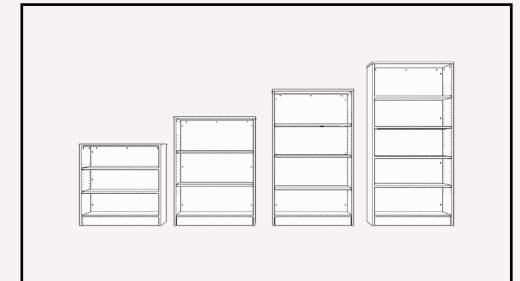

'D-End' & 'Rectangular' sit atop matching H-Base while
'Boat Shaped' & 'Elliptical' sit atop a twin end base

DIMENSIONS AS SHOWN

L: 2400

W: 1200

H: 720

Excel board room tables offer generous
space for meeting and collaboration

*Please see pricelist & relevant web pages for
extensive colour, base & size options*

EXCEL
Bookcases

**BOOKCASE, BOOKCASE W/ DIVIDER
& PIGEON HOLE BOOKCASE**

Pictured in Battalion, Lava Grey & Fox

BOOKCASE SIZING

W 900-1800

H 900-2100

D 300-600

Adjustable shelves standard

**RECTANGULAR COFFEE TABLE W/
MAG RACK, ROUND COFFEE TABLE,
SQUARE TABLE & ROUND TABLE**

Pictured in Fox, Black

Simple, sturdy designs for meeting and interaction

OVERALL DIMENSIONS

H: 2100

L: 2100

W: 2100

D: 900

Hutches are a great option for providing additional storage to a work space

Available with either open adjustable shelving or with soft close hinged doors, Excel hutches are highly customisable and versatile