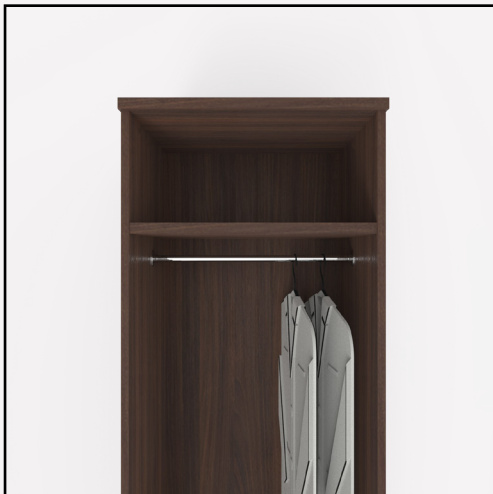

Please see pricelist & relevant web pages for extensive colour & size options

**1 DOOR COAT, 2 DOOR & HALF DOOR
HINGED DOOR CUPBOARDS**

Pictured in Jarrah Legno

Excel cupboards provide generous storage and privacy

Soft close hinges are included on all doors - optional locks for extra security

Coat cupboards include a hat shelf and & chrome hanging rail

Please see pricelist & relative web pages for extensive colour & size options