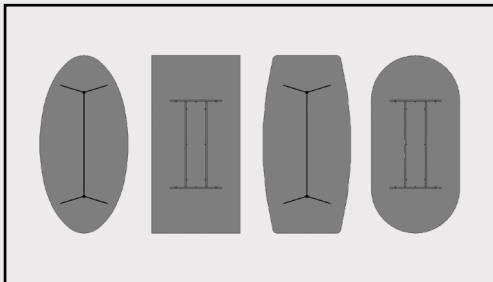

**D-END, BOAT SHAPED, RECTANGULAR
& ELLIPTICAL BOARD ROOM TABLES**

*Pictured in Seasoned Oak, Fox Teakwood,
Sublime Teak & Black Birchply*

'D-End' & 'Rectangular' sit atop matching H-Base while
'Boat Shaped' & 'Elliptical' sit atop a twin end base

DIMENSIONS AS SHOWN

L: 2400

W: 1200

H: 720

Excel board room tables offer generous
space for meeting and collaboration

*Please see pricelist & relevant web pages for
extensive colour, base & size options*