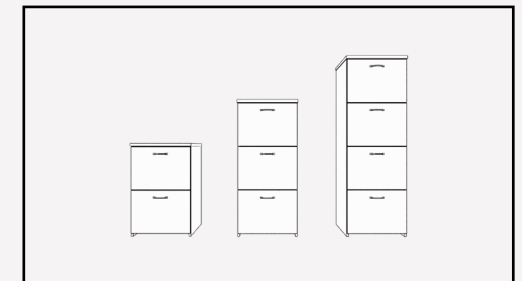

2, 3 & 4 DRAWER FILING CABINETS & DOUBLE WIDTH FILE DRAWERS

Pictured in Silver Ash, Fossil

Excel filing cabinets and double width file drawers help you to maximise organisation while maintaining easy accessibility

With soft closing, heavy duty full extension runners and full box drawers these units are as durable as they are practical

Please see pricelist & relevant web pages for extensive colour & size options