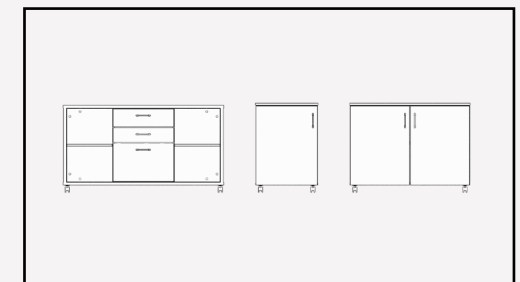

**MOBILE LOW RIDER, 2 FILE PED, 2+1
DRAWER PED & 4 DRAWER PED**

*Pictured in Pillarbox, Olympia Blue,
Olympia Yellow & Juicy*

A powerful organising and storage tool, mobile pedestals and cupboards afford you easy access

Optional locks increase privacy and security for your belongings or important items. All mobiles come with soft close drawers and hinges