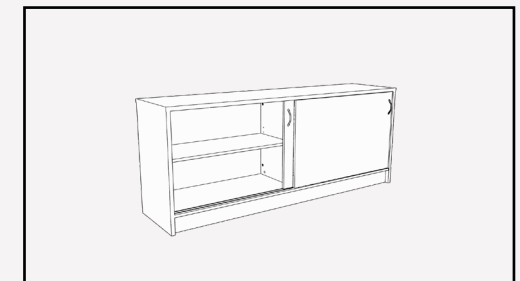

**HINGED DOOR CREDENZAS
& SLIDING DOOR CREDENZA**
Pictured in Sublime Teak, Black

Excel credenzas offer convenient and generous storage for all your office supplies and accessories

Sliding door credenzas are crafted with Australian Made Trola Roller Tracks while hinged door models all include soft close hinges

Please see pricelist & relevant web pages for extensive colour & size options