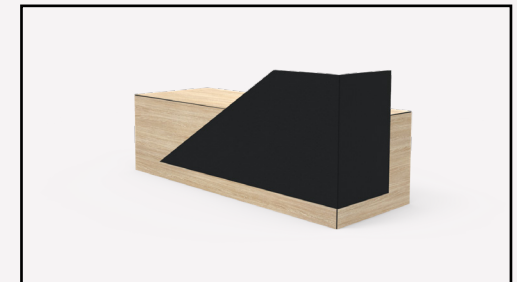

BOX HOB w/ LID VERSION

IMPRESS

Pictured in Seasoned Oak, Black

OVERALL DIMENSIONS

H: 1050

L: 2400

W: 900

- Modern & freestanding
- Highly customisable
- Feature mitre detail can be matching or contrasting
- Angled fascia provides a balance of privacy and welcoming atmosphere

NIAGARA DOUBLE FASCIA

Pictured in Jarrah Legno, Black

Also available in single fascia version

OVERALL DIMENSIONS

H: 1100

L: 2400

W: 900

- Freestanding & private
- Highly customisable
- Multiple version available to suit your needs
- Bird's beak mitre on fascias