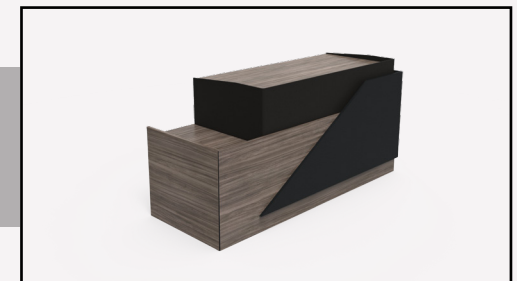

DESK TOP DIMENSIONS

H: 650(MIN) 1300(MAX)

L: 1840

W: 850

Utilises E-DESK Essential system which when combined with the wrap around acoustic screen affords the user privacy at any height