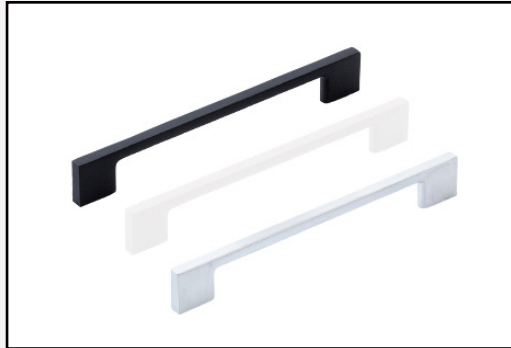

- Practical & elegant
- Highly customisable
- Depth of open storage above built in units customisable to suit your needs

1 PERSON

RECEPTION DESKS

Options & Add-Ons

LIVORNO HANDLES

Standard Option

While the Livorno is our standard option, you may choose any handle from the [MDC range](#)

Available in:

- Matt Black (B)
- Matt White (W)
- Matt Chrome (C)

CABLE BASKET

Upgrade

Easy to use cable management solution helps to keep your office space neat, tidy and safe

Allows separation of data and power

CABLE ENTRY COVER

Upgrade

Pictured in Chrome Matt

Handy cable management tool for neat, seamless connectivity between worktop area and power / Ethernet outlets

Also available in Plastic:

- Black
- White
- Grey
- Beige