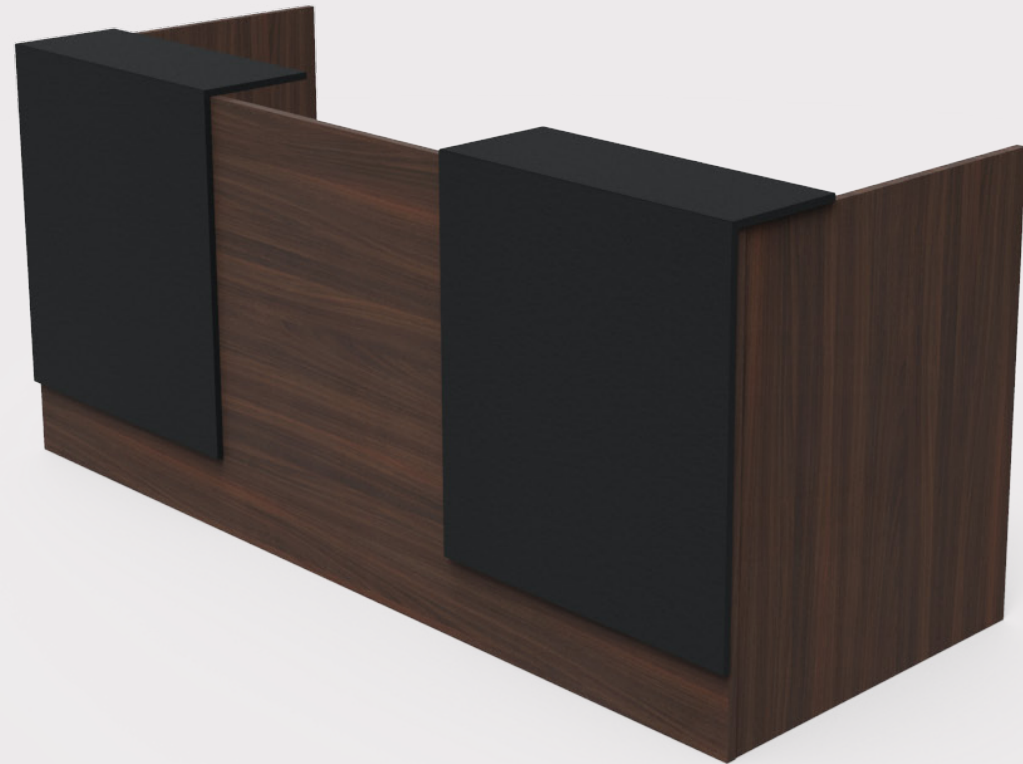

RECEPTION DESKS

Concepts

MODERNE

Pictured in Lustrous Elm, Black
For more on 'Moderne' see page 10.

Whilst the reception desk concepts displayed herein are available as standards, all can be customised utilising the extensive MDC Colour Range outlined at the end of this brochure.

BOX HOB w/ LID VERSION

IMPRESS

Pictured in Seasoned Oak, Black

OVERALL DIMENSIONS

H: 1050

L: 2400

W: 900

- Modern & freestanding
- Highly customisable
- Feature mitre detail can be matching or contrasting
- Angled fascia provides a balance of privacy and welcoming atmosphere

NIAGARA DOUBLE FASCIA

Pictured in Jarrah Legno, Black

Also available in single fascia version

OVERALL DIMENSIONS

H: 1100

L: 2400

W: 900

- Freestanding & private
- Highly customisable
- Multiple version available to suit your needs
- Bird's beak mitre on fascias

FINESSE ANGULAR DESKS

*Pictured in Natural Walnut, Black
& Raw Birchply, Black*

AM DIMENSIONS

H: 1100
L: 2400
W: 900

AB DIMENSIONS

H: 1100
L: 2400
W: 900

- Functional & freestanding
- Highly customisable
- Bird's beak mitre on box hobs