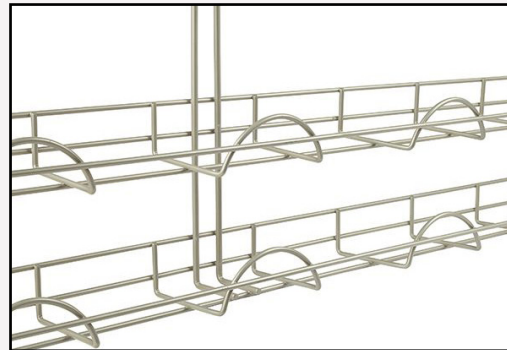

- Practical & elegant
- Highly customisable
- Depth of open storage above built in units customisable to suit your needs

1 PERSON

RECEPTION DESKS

Options & Add-Ons

LIVORNO HANDLES

Standard Option

While the Livorno is our standard option, you may choose any handle from the [MDC range](#)

Available in:

- Matt Black (B)
- Matt White (W)
- Matt Chrome (C)

CABLE BASKET

Upgrade

Easy to use cable management solution helps to keep your office space neat, tidy and safe

Allows separation of data and power

CABLE ENTRY COVER

Upgrade

Pictured in Chrome Matt

Handy cable management tool for neat, seamless connectivity between worktop area and power / Ethernet outlets

Also available in Plastic:

- Black
- White
- Grey
- Beige