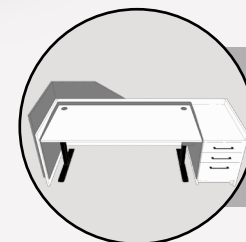

DESK TOP DIMENSIONS

H: 650(MIN) 1300(MAX)

L: 1840

W: 850

Utilises E-DESK Essential system which when combined with the wrap around acoustic screen affords the user privacy at any height