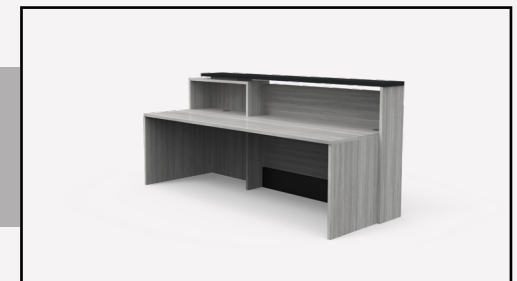

H: 1100

L: 2400

W: 900

- Modern elegance
- Highly customisable
- A balance of privacy & outward visibility
- Bird's beak mitre on box section

MODERNE 2 PERSON

*Pictured in Lustrous Elm, Black
& Burnished Wood, Fox*