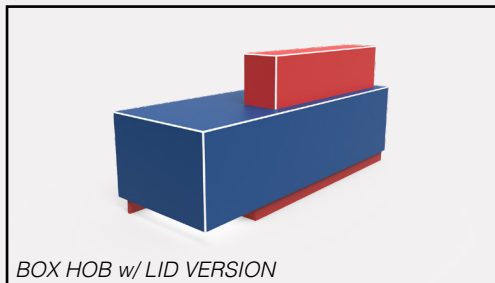

ISO 14001 Accredited Environmental Management System

RUBIK

*Pictured in Silver Ash, Black
& Olympia Blue, Pillarbox*

OVERALL DIMENSIONS

H: 1100

L: 2400

W: 900

- Elegant & freestanding
- Highly customisable
- Floating appearance
- Feature mitre detail can be matching or contrasting
- Box hob or angular fascia available with or without inset hob top

BOX HOB w/ LID VERSION

IMPRESS

Pictured in Seasoned Oak, Black

OVERALL DIMENSIONS

H: 1050

L: 2400

W: 900

- Modern & freestanding
- Highly customisable
- Feature mitre detail can be matching or contrasting
- Angled fascia provides a balance of privacy and welcoming atmosphere